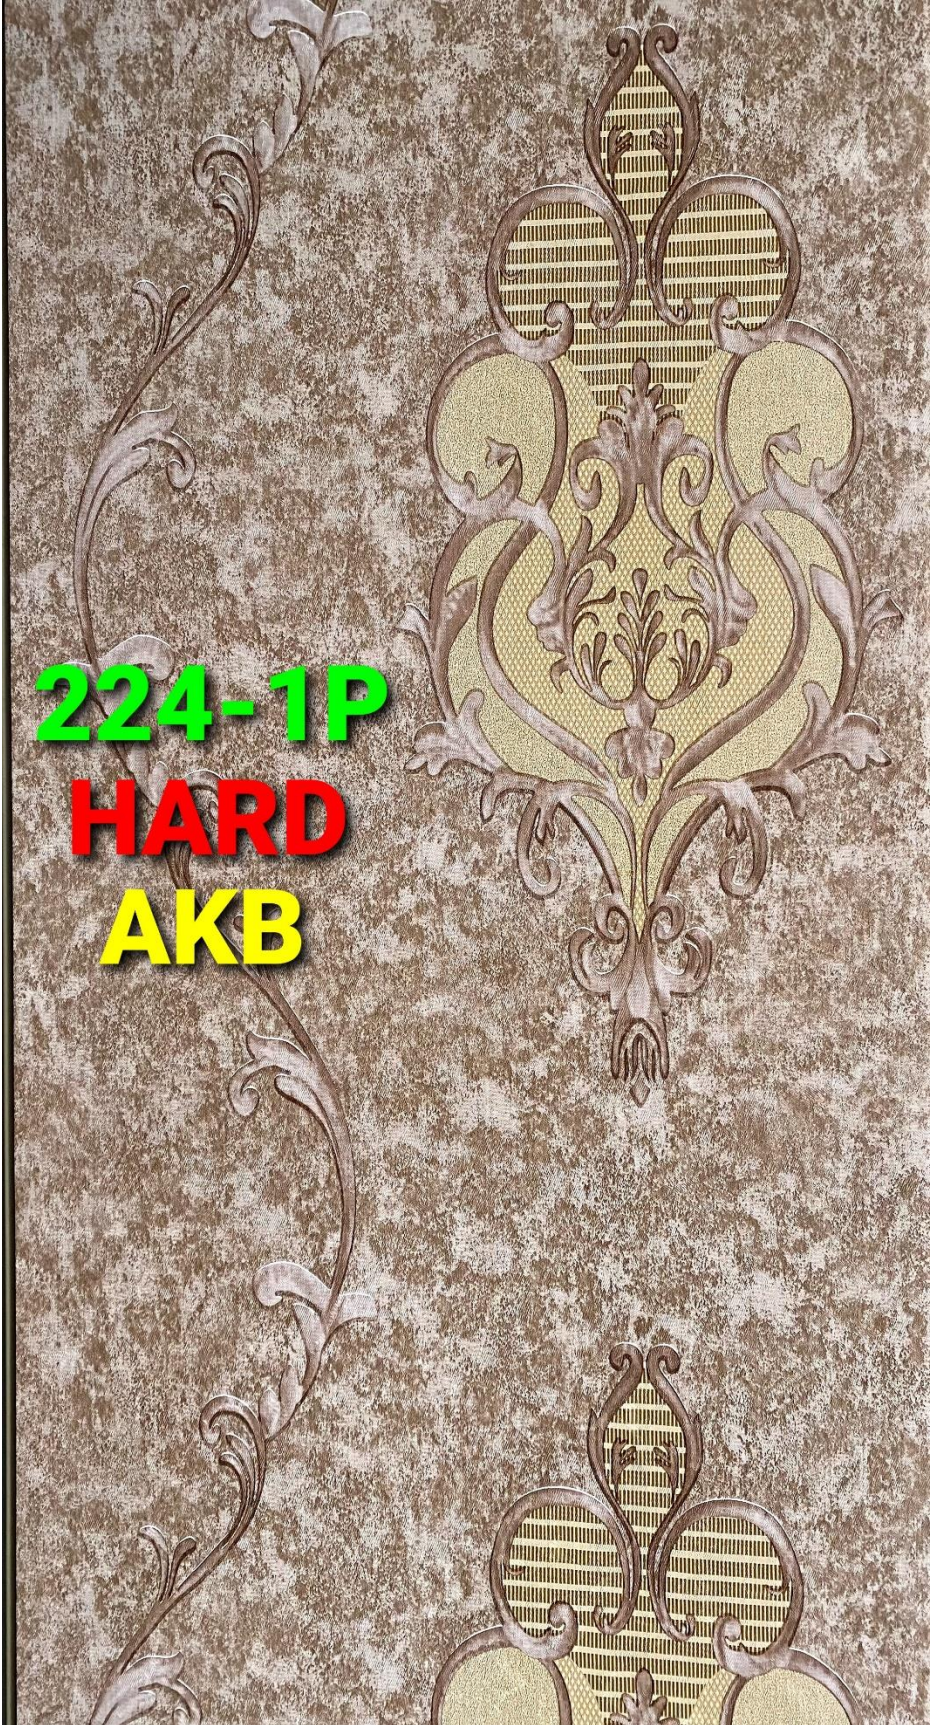

**483-P HARD**  
**AKB**

**634 HARD**  
**AKB**

**1162-P**  
**HARD**  
**AKB**

**224-1P**  
**HARD**  
**AKB**

The image shows the front cover of a book. The cover is a light beige or tan color with a subtle, embossed floral pattern. The pattern consists of several roses and their stems with leaves, arranged in a repeating, slightly offset manner. The roses are the most prominent feature, with detailed petals and stems. The overall texture appears slightly raised due to the embossing.

**597-P HARD**

**AKB**

**1182-P**

**Hard**

**AKB**

**607.P**  
**HARD**  
**AKB**

A vertical rectangular image showing a detailed marble pattern. The background consists of light beige and cream-colored veins with darker brown and tan streaks, creating a complex, organic texture. The text is overlaid on this pattern.