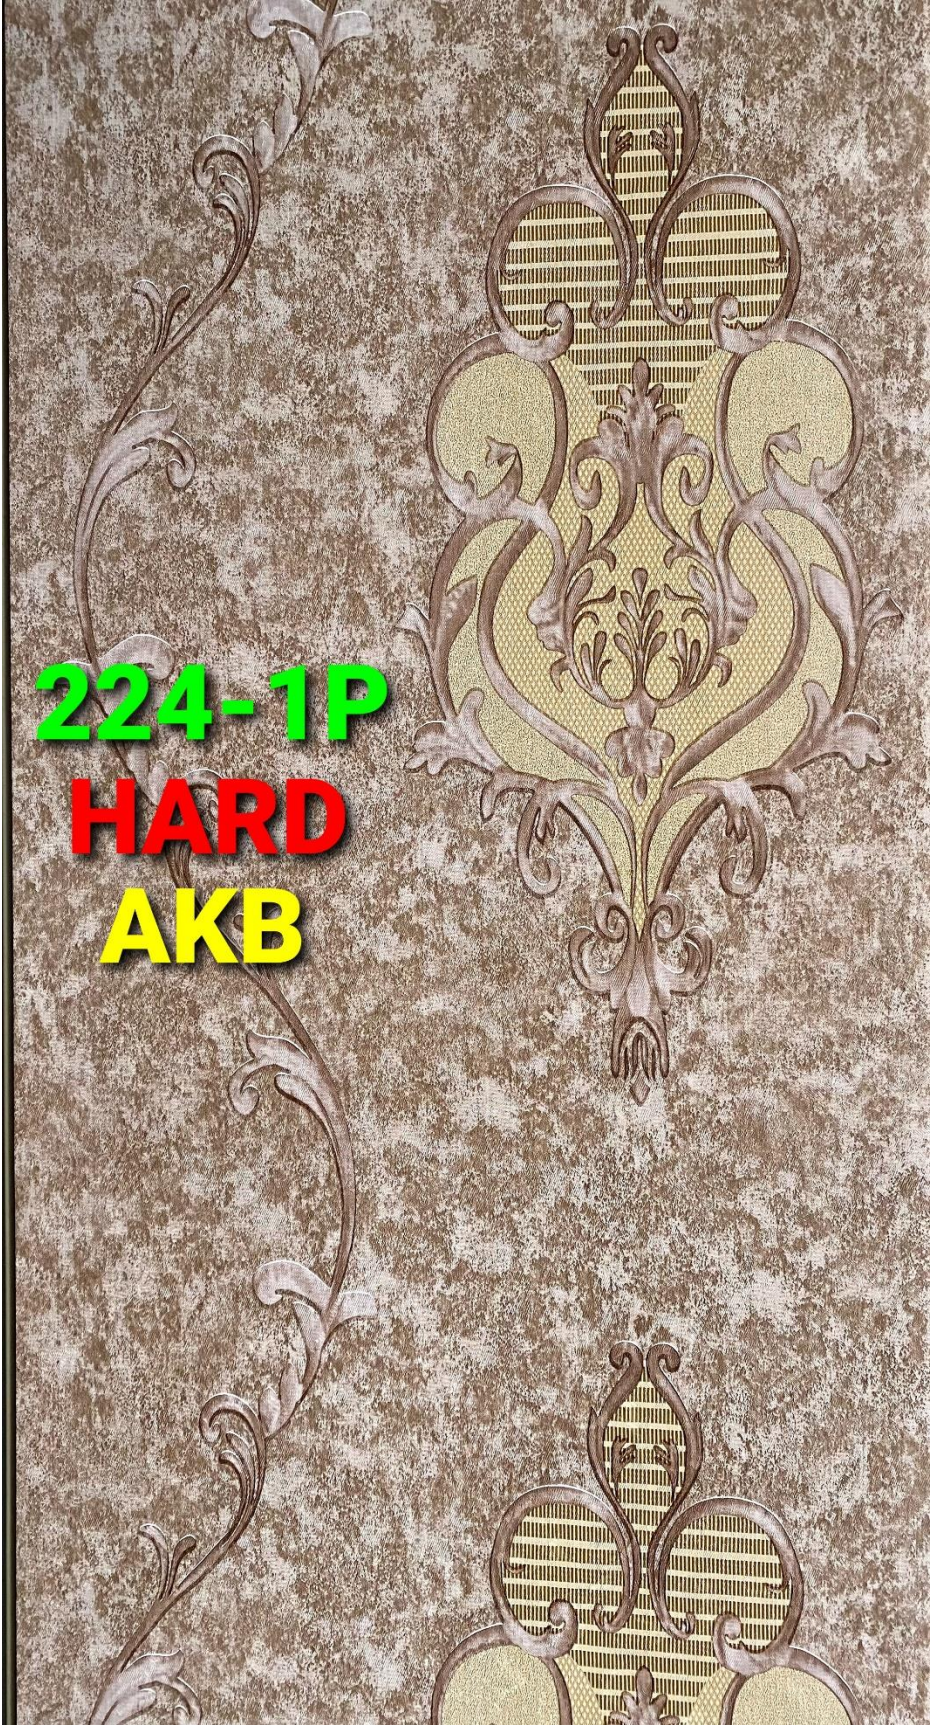

Super Hard 3400g Premium Quality Panel Designs

Size :

Length : 9.5 Feet

Width : 10 Inch

Note:

Panel Colours may slightly differ from original colours

Made In Pakistan

1169-P
Hard
AKB

The image shows a vertical decorative panel. On the left, there are two large, symmetrical, ornate carvings in a light brown/gold color, featuring intricate floral and scrollwork designs. Between these carvings, the text '1169-P' is written in green, 'Hard' in yellow, and 'AKB' in red, all in a bold, sans-serif font. Below the text, there is a smaller, similar carving, followed by a vertical line of five small, dark circular dots. The right side of the panel is a dark, textured material, possibly black leather or fabric, with a central vertical strip of a lighter, gold-colored material featuring a repeating hexagonal pattern of small floral motifs.

1166-P
HARD
AKB

146-5P
AKB

634 HARD
AKB

239-4P
HARD
AKB

224-1P
HARD
AKB

607.P
HARD
AKB

A vertical decorative wall panel with a light beige background. It features a central floral motif with symmetrical scrollwork and flowers. This central panel is flanked by two vertical bands with a repeating diamond-shaped geometric pattern. The entire design is framed by thin brown lines.

271.P

Hard

A.K.B

The background features a repeating pattern of overlapping circles. Some circles are solid black, while others are white with a black floral and leaf pattern. The circles are set against a light gray, textured background that resembles a fine fabric or paper grain. The text is centered in the middle of the image.