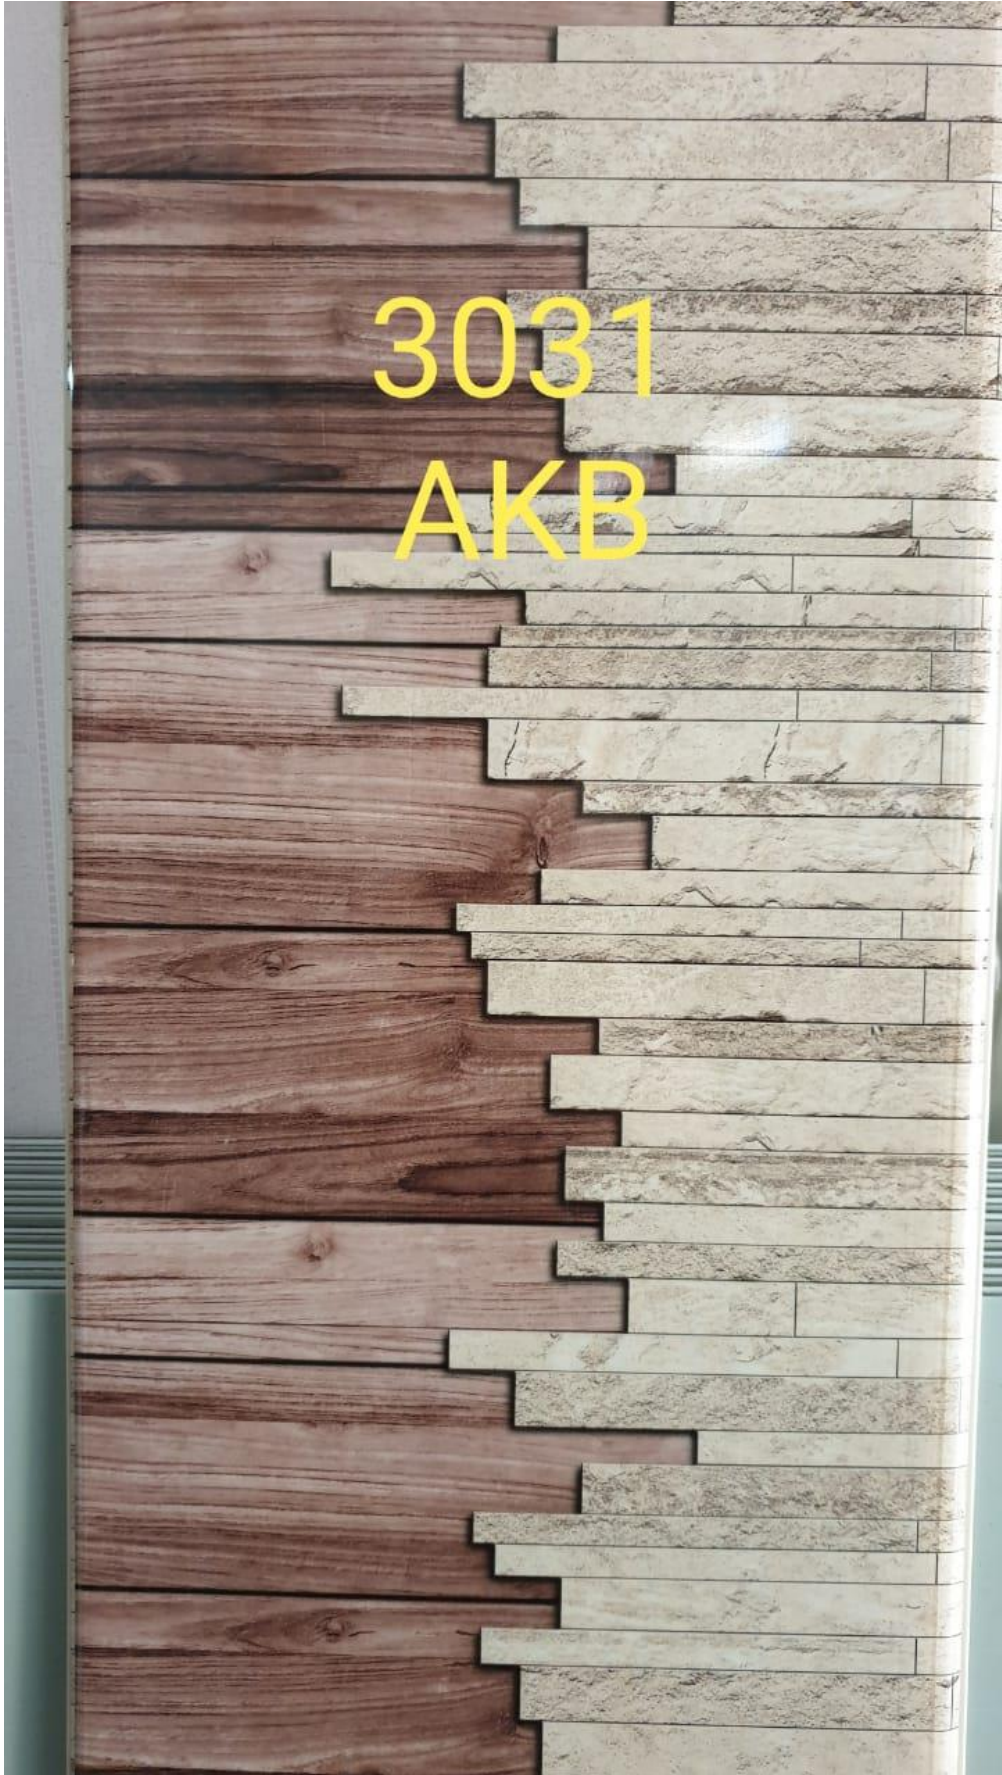

138-2W
AKB

The image shows a close-up of vertical wood paneling with a natural grain pattern. The wood is a medium-brown color with visible knots and grain lines. The panels are separated by thin, dark vertical grooves.

237-W
AKB

The background of the image is a vertical wood-grain texture. It features several vertical panels with varying wood patterns, including straight grain and prominent knot-like patterns. The colors range from light beige to medium brown.

3133
AKB

3130

AKB

AKB 3057

AKB 3049

3043. HC
AKB

3031

AKB