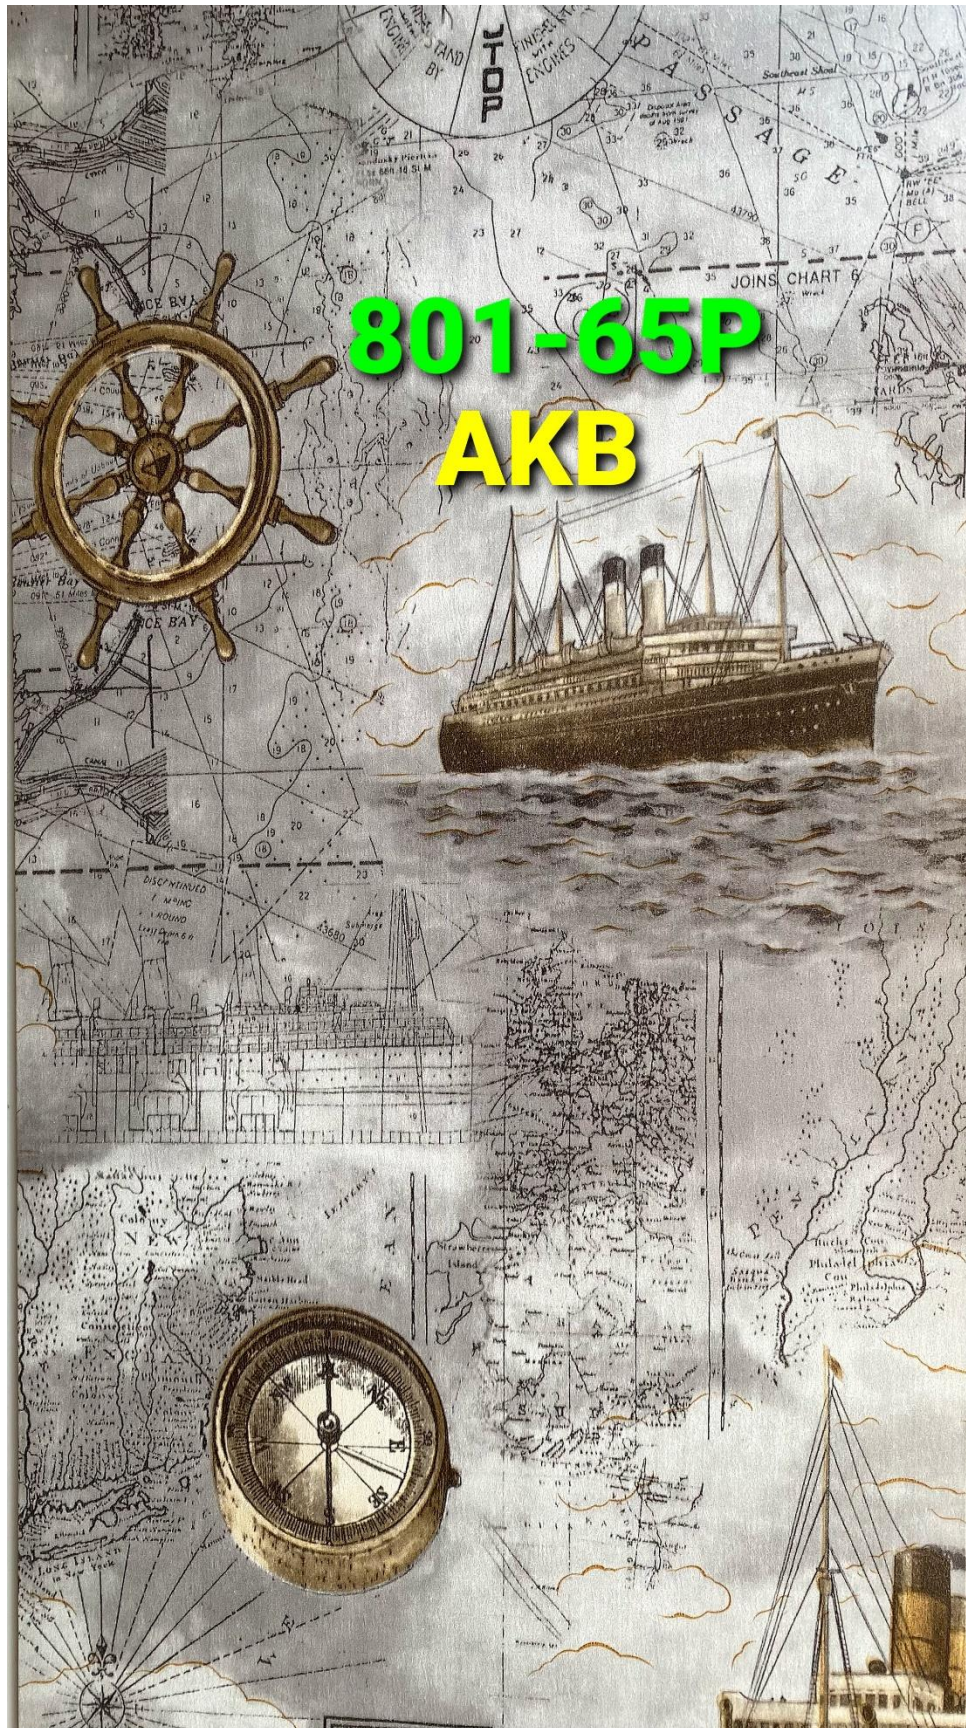

801-65P

AKB